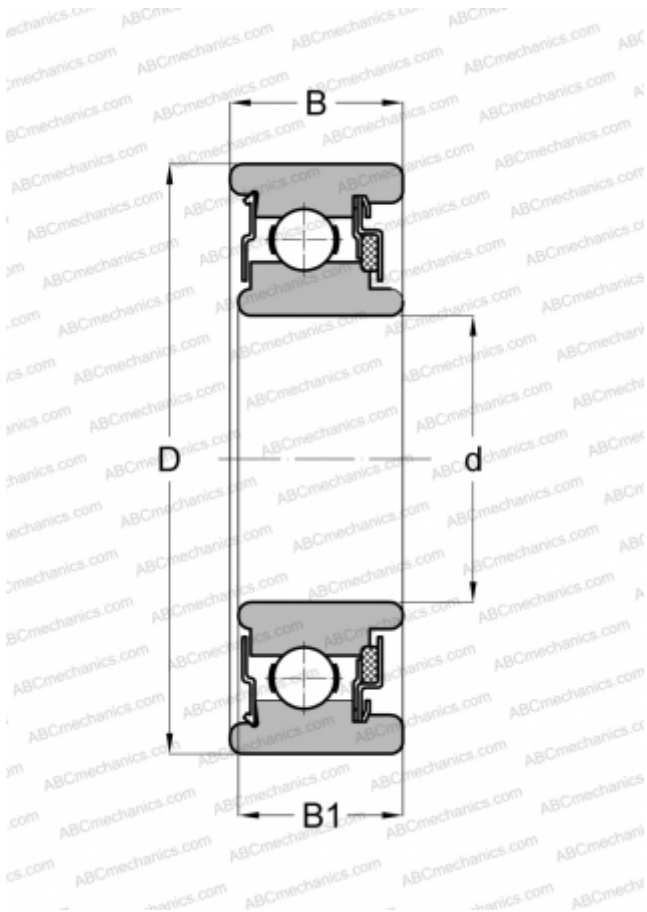

WC87605 NEW DEPARTURE

Deep groove ball bearings

TYPE: Ball bearings, Radial ball bearings, Single row, Without flange, Felt seal on one side, shield on second side

Technical specification

DIMENSIONS, MM

d	25,000
D	62,000
B	21,006
B1	21,006

WEIGHT, KG

0,372

MANUFACTURER

[NEW DEPARTURE](#)