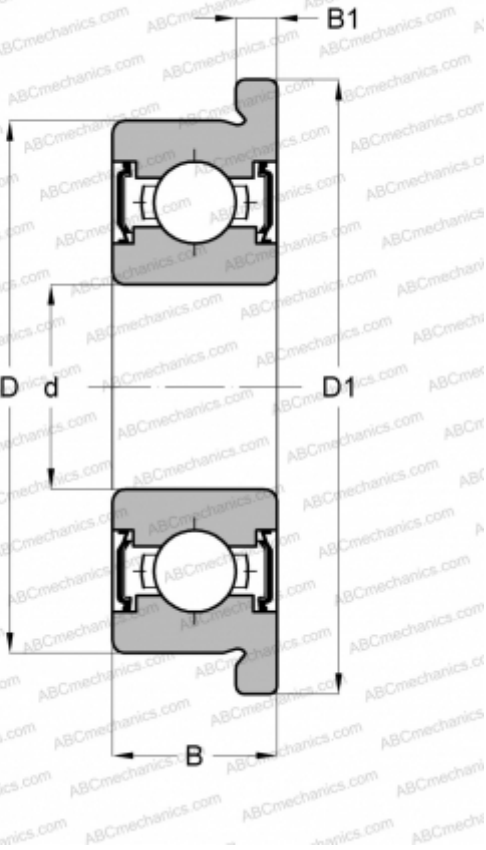

## F682ZZ NACHI

Deep groove ball bearings

TYPE: Ball bearings, Radial ball bearings, Single row, With flange, With shields 2Z

### DIMENSIONS, MM

d	2,000
D	5,000
D1	6,100
B	2,300
B1	0,600

### WEIGHT, KG

0,001