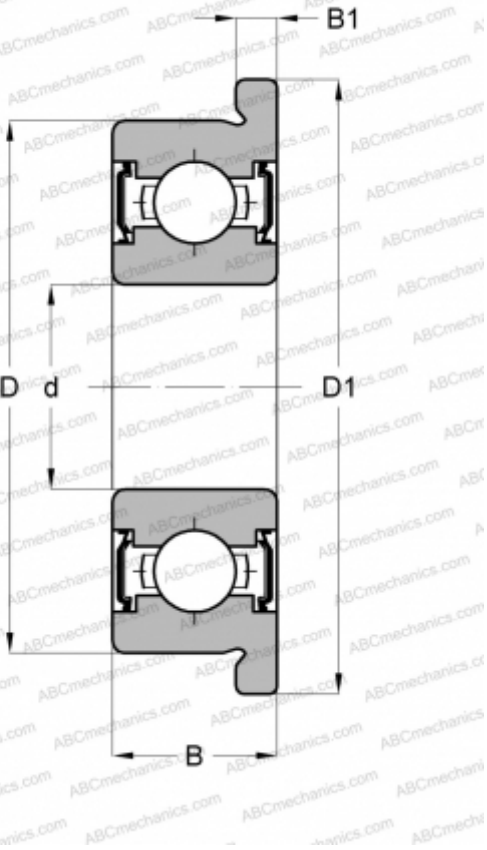

F692 ZZ ABC

Deep groove ball bearings

TYPE: Ball bearings, Radial ball bearings, Single row, With flange, With shields 2Z

MANUFACTURER

[ABC](#)

INTERCHANGE

EZO	F692ZZ
ADR	FAX2 ZZ
ISC	F692ZZS
NACHI	F692ZZ
NMB	RF-620ZZ
NTN	FLW692ZZA
NSK	F692ZZ
KOYO	WF692ZZ
BARDEN	F692SS
EZO	F692XZZ
ADR	FX2.5 ZZ
ISC	F692XZZS
NACHI	F69/2.5ZZ
NMB	RF-725ZZ
NTN	FLW69/2.5ZZA
NSK	F692XZZ
KOYO	WF69/2.5ZZ
GRW	F68/2.5-2Z
BARDEN	F69/2.5SS

DIMENSIONS, MM

d	2,500
D	7,000
D1	8,500
B	3,500
B1	0,900

WEIGHT, KG 0,001