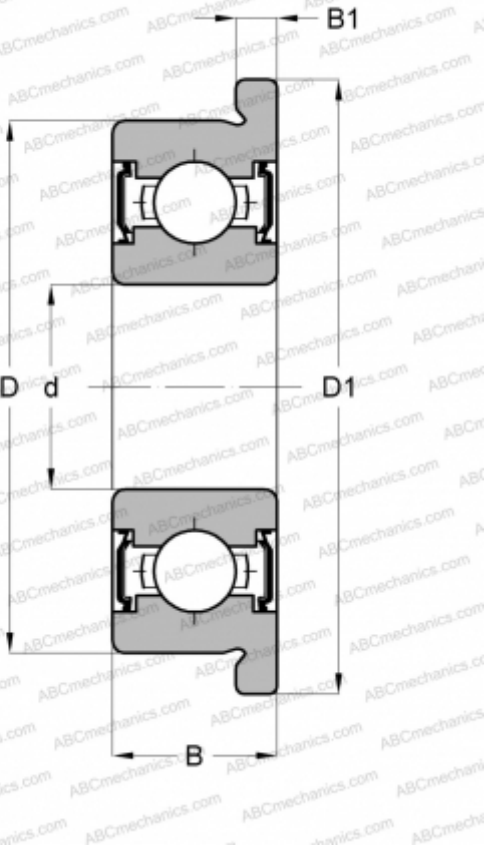

F692ZZS ISC

Deep groove ball bearings

TYPE: Ball bearings, Radial ball bearings, Single row, With flange, With shields 2Z

MANUFACTURER

[ISC](#)

INTERCHANGE

ABC	F692 ZZ
EZO	F692ZZ
ADR	FAX2 ZZ
NACHI	F692ZZ
NMB	RF-620ZZ
NTN	FLW692ZZA
NSK	F692ZZ
KOYO	WF692ZZ
BARDEN	F692SS
EZO	F692XZZ
ADR	FX2.5 ZZ
ISC	F692XZZS
NACHI	F69/2.5ZZ
NMB	RF-725ZZ
NTN	FLW69/2.5ZZA
NSK	F692XZZ
KOYO	WF69/2.5ZZ
GRW	F68/2.5-2Z
BARDEN	F69/2.5SS

DIMENSIONS, MM

d	2,000
D	6,000
D1	7,500
B	3,000
B1	0,800

WEIGHT, KG 0,001