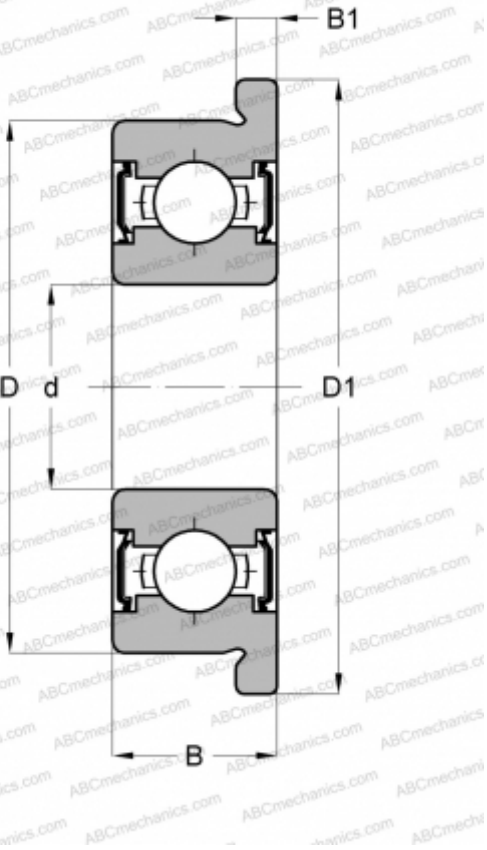

RF-620ZZ NMB

Deep groove ball bearings

TYPE: Ball bearings, Radial ball bearings, Single row, With flange, With shields 2Z

MANUFACTURER

[NMB](#)

INTERCHANGE

ABC	F692 ZZ
EZO	F692ZZ
ADR	FAX2 ZZ
ISC	F692ZZS
NACHI	F692ZZ
NTN	FLW692ZZA
NSK	F692ZZ
KOYO	WF692ZZ
BARDEN	F692SS
EZO	F692XZZ
ADR	FX2.5 ZZ
ISC	F692XZZS
NACHI	F69/2.5ZZ
NMB	RF-725ZZ
NTN	FLW69/2.5ZZA
NSK	F692XZZ
KOYO	WF69/2.5ZZ
GRW	F68/2.5-2Z
BARDEN	F69/2.5SS

DIMENSIONS, MM

d	2,000
D	6,000
D1	7,500
B	3,000
B1	0,800

WEIGHT, KG 0,001