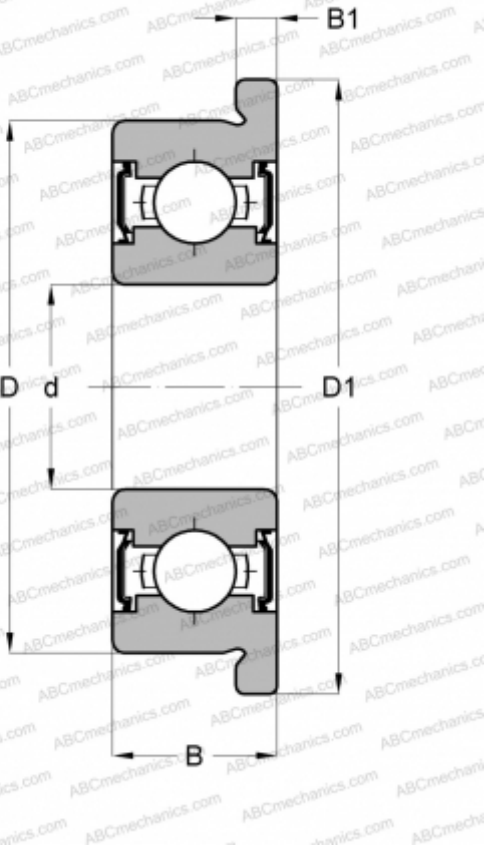

FLW692ZZA NTN

Deep groove ball bearings

TYPE: Ball bearings, Radial ball bearings, Single row, With flange, With shields 2Z

MANUFACTURER

[NTN](#)

INTERCHANGE

ABC	F692 ZZ
EZO	F692ZZ
ADR	FAX2 ZZ
ISC	F692ZZS
NACHI	F692ZZ
NMB	RF-620ZZ
NSK	F692ZZ
KOYO	WF692ZZ
BARDEN	F692SS
EZO	F692XZZ
ADR	FX2.5 ZZ
ISC	F692XZZS
NACHI	F69/2.5ZZ
NMB	RF-725ZZ
NTN	FLW69/2.5ZZA
NSK	F692XZZ
KOYO	WF69/2.5ZZ
GRW	F68/2.5-2Z
BARDEN	F69/2.5SS

DIMENSIONS, MM

d	2,000
D	6,000
D1	7,500
B	3,000
B1	0,800

WEIGHT, KG 0,001