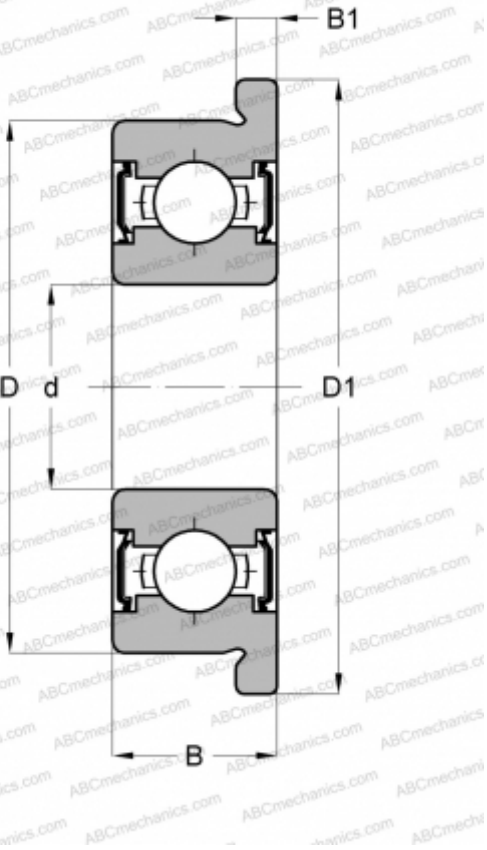

F692ZZ NSK

Deep groove ball bearings

TYPE: Ball bearings, Radial ball bearings, Single row, With flange, With shields 2Z

MANUFACTURER

[NSK](#)

INTERCHANGE

ABC	F692 ZZ
EZO	F692ZZ
ADR	FAX2 ZZ
ISC	F692ZZS
NACHI	F692ZZ
NMB	RF-620ZZ
NTN	FLW692ZZA
KOYO	WF692ZZ
BARDEN	F692SS
EZO	F692XZZ
ADR	FX2.5 ZZ
ISC	F692XZZS
NACHI	F69/2.5ZZ
NMB	RF-725ZZ
NTN	FLW69/2.5ZZA
NSK	F692XZZ
KOYO	WF69/2.5ZZ
GRW	F68/2.5-2Z
BARDEN	F69/2.5SS

DIMENSIONS, MM

d	2,000
D	6,000
D1	7,500
B	3,000
B1	0,800

WEIGHT, KG 0,001