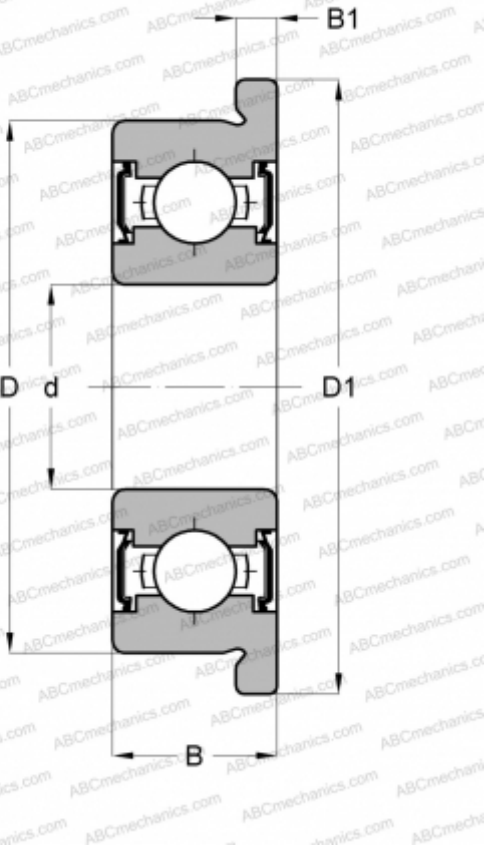

WF692ZZ KOYO

Deep groove ball bearings

TYPE: Ball bearings, Radial ball bearings, Single row, With flange, With shields 2Z

MANUFACTURER

[KOYO](#)

INTERCHANGE

ABC	F692 ZZ
EZO	F692ZZ
ADR	FAX2 ZZ
ISC	F692ZZS
NACHI	F692ZZ
NMB	RF-620ZZ
NTN	FLW692ZZA
NSK	F692ZZ
BARDEN	F692SS
EZO	F692XZZ
ADR	FX2.5 ZZ
ISC	F692XZZS
NACHI	F69/2.5ZZ
NMB	RF-725ZZ
NTN	FLW69/2.5ZZA
NSK	F692XZZ
KOYO	WF69/2.5ZZ
GRW	F68/2.5-2Z
BARDEN	F69/2.5SS

DIMENSIONS, MM

d	2,000
D	6,000
D1	7,500
B	3,000
B1	0,800

WEIGHT, KG 0,001