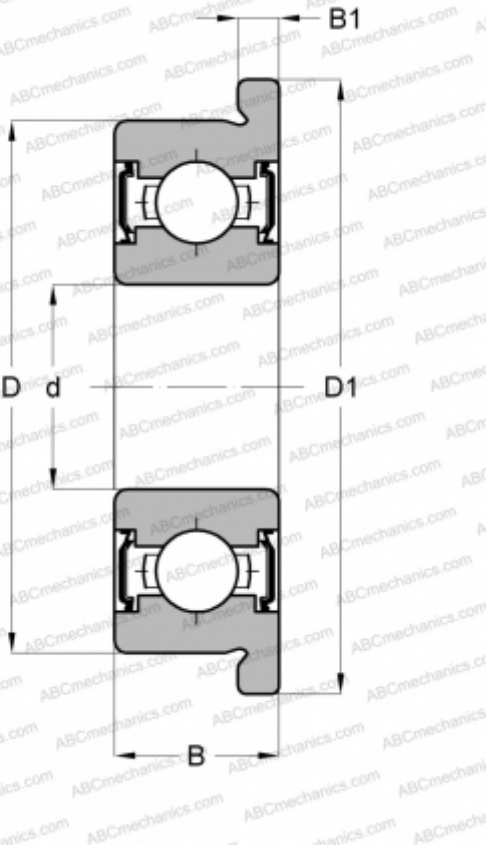

F692SS BARDEN

Deep groove ball bearings

TYPE: Ball bearings, Radial ball bearings, Single row, With flange, With shields 2Z

MANUFACTURER

[BARDEN](#)

INTERCHANGE

ABC	F692 ZZ
EZO	F692ZZ
ADR	FAX2 ZZ
ISC	F692ZZS
NACHI	F692ZZ
NMB	RF-620ZZ
NTN	FLW692ZZA
NSK	F692ZZ
KOYO	WF692ZZ
EZO	F692XZZ
ADR	FX2.5 ZZ
ISC	F692XZZS
NACHI	F69/2.5ZZ
NMB	RF-725ZZ
NTN	FLW69/2.5ZZA
NSK	F692XZZ
KOYO	WF69/2.5ZZ
GRW	F68/2.5-2Z
BARDEN	F69/2.5SS

DIMENSIONS, MM

d	2,000
D	6,000
D1	7,500
B	3,000
B1	0,800

WEIGHT, KG 0,001