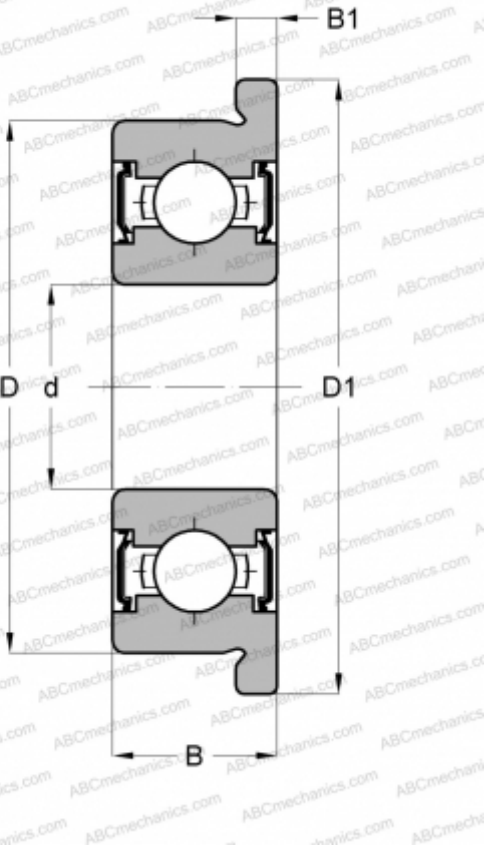

## F682XZZ EZO

Deep groove ball bearings

TYPE: Ball bearings, Radial ball bearings, Single row, With flange, With shields 2Z

### DIMENSIONS, MM

d	2,500
D	6,000
D1	7,100
B	2,600
B1	0,800

**WEIGHT, KG** 0,001