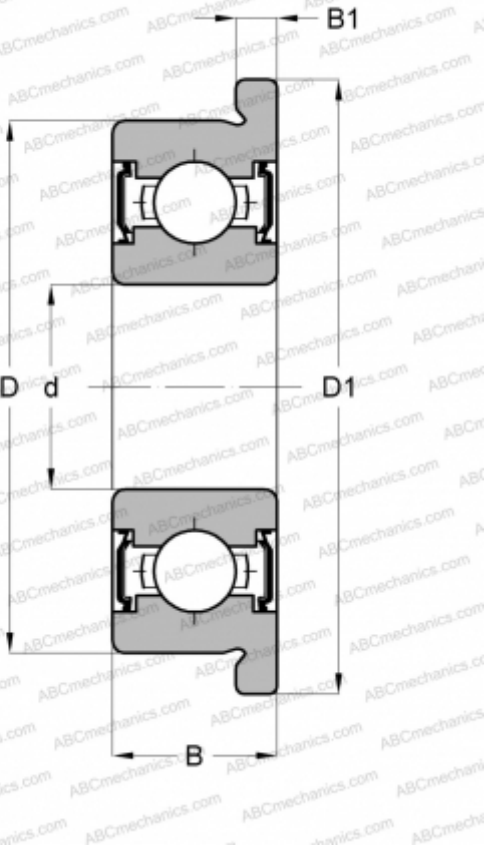

## F682XZZS ISC

Deep groove ball bearings

TYPE: Ball bearings, Radial ball bearings, Single row, With flange, With shields 2Z

### DIMENSIONS, MM

d	2,500
D	6,000
D1	7,100
B	2,600
B1	0,800

### WEIGHT, KG

0,001