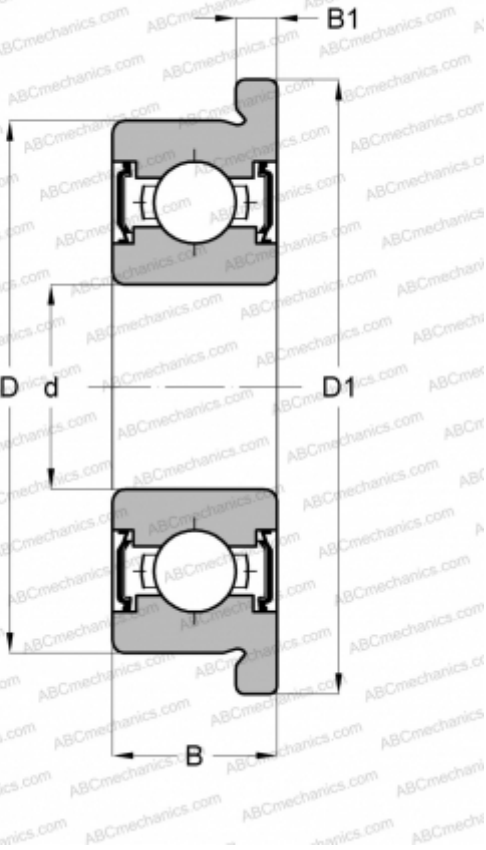

## F682XZZ NSK

Deep groove ball bearings

TYPE: Ball bearings, Radial ball bearings, Single row, With flange, With shields 2Z

### DIMENSIONS, MM

d	2,500
D	6,000
D1	7,100
B	2,600
B1	0,800

### WEIGHT, KG

0,001