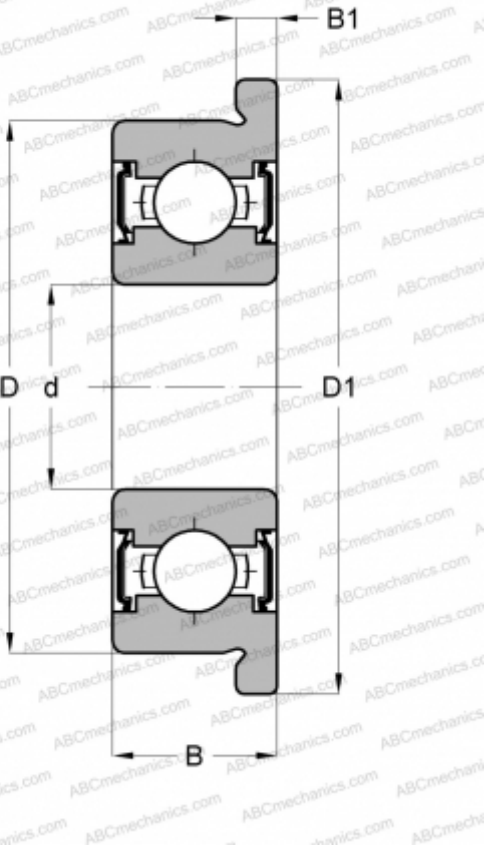

## F692XZZ EZO

Deep groove ball bearings

TYPE: Ball bearings, Radial ball bearings, Single row, With flange, With shields 2Z

### DIMENSIONS, MM

|    |       |
|----|-------|
| d  | 2,500 |
| D  | 7,000 |
| D1 | 8,500 |
| B  | 3,500 |
| B1 | 0,900 |

**WEIGHT, KG** 0,001