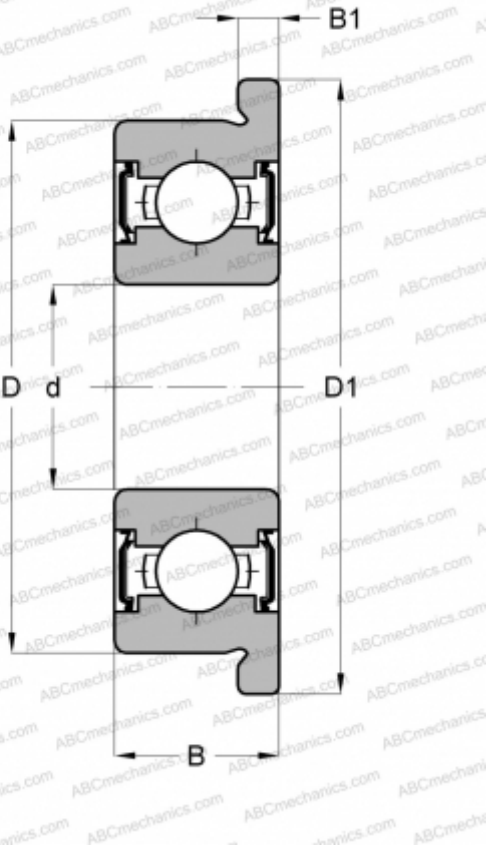

F69/2.5ZZ NACHI

Deep groove ball bearings

TYPE: Ball bearings, Radial ball bearings, Single row, With flange, With shields 2Z

MANUFACTURER

[NACHI](#)

INTERCHANGE

ABC	F692 ZZ
EZO	F692ZZ
ADR	FAX2 ZZ
ISC	F692ZZS
NACHI	F692ZZ
NMB	RF-620ZZ
NTN	FLW692ZZA
NSK	F692ZZ
KOYO	WF692ZZ
BARDEN	F692SS
EZO	F692XZZ
ADR	FX2.5 ZZ
ISC	F692XZZS
NMB	RF-725ZZ
NTN	FLW69/2.5ZZA
NSK	F692XZZ
KOYO	WF69/2.5ZZ
GRW	F68/2.5-2Z
BARDEN	F69/2.5SS

DIMENSIONS, MM

d	2,500
D	7,000
D1	8,500
B	3,500
B1	0,900

WEIGHT, KG 0,001