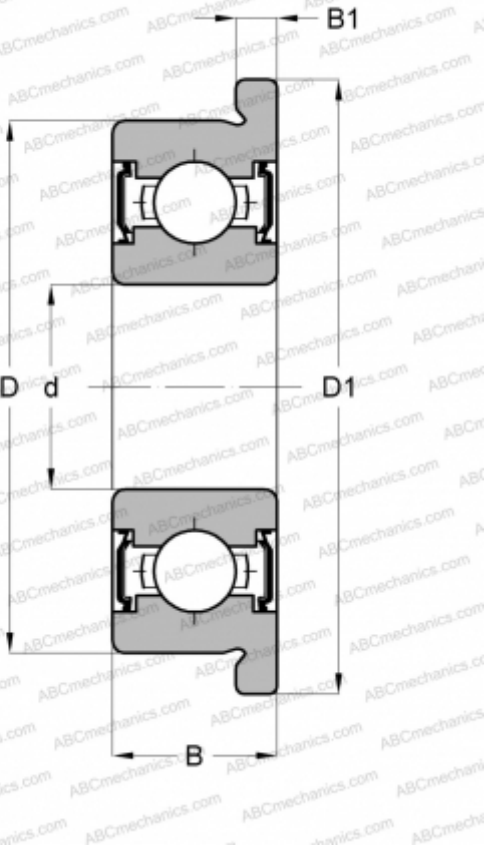

RF-725ZZ NMB

Deep groove ball bearings

TYPE: Ball bearings, Radial ball bearings, Single row, With flange, With shields 2Z

MANUFACTURER

[NMB](#)

INTERCHANGE

ABC	F692 ZZ
EZO	F692ZZ
ADR	FAX2 ZZ
ISC	F692ZZS
NACHI	F692ZZ
NMB	RF-620ZZ
NTN	FLW692ZZA
NSK	F692ZZ
KOYO	WF692ZZ
BARDEN	F692SS
EZO	F692XZZ
ADR	FX2.5 ZZ
ISC	F692XZZS
NACHI	F69/2.5ZZ
NTN	FLW69/2.5ZZA
NSK	F692XZZ
KOYO	WF69/2.5ZZ
GRW	F68/2.5-2Z
BARDEN	F69/2.5SS

DIMENSIONS, MM

d	2,500
D	7,000
D1	8,500
B	3,500
B1	0,900

WEIGHT, KG 0,001