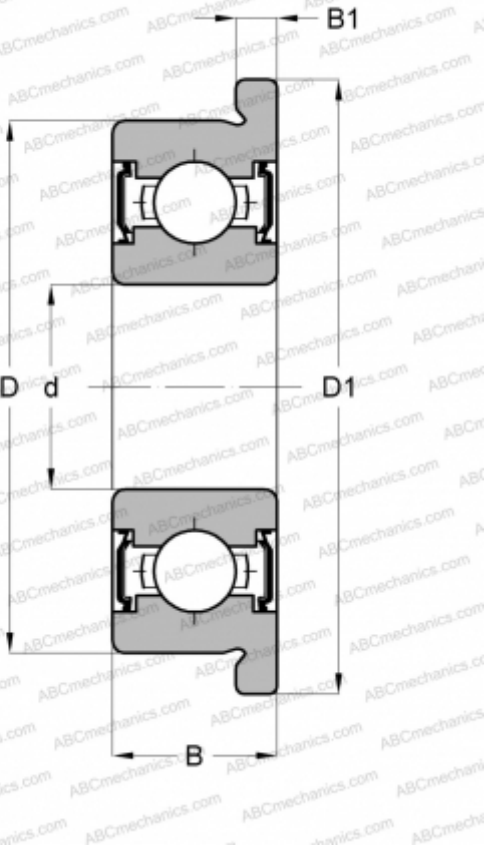

FLW69/2.5ZZA NTN

Deep groove ball bearings

TYPE: Ball bearings, Radial ball bearings, Single row, With flange, With shields 2Z

MANUFACTURER

[NTN](#)

INTERCHANGE

ABC	F692 ZZ
EZO	F692ZZ
ADR	FAX2 ZZ
ISC	F692ZZS
NACHI	F692ZZ
NMB	RF-620ZZ
NTN	FLW692ZZA
NSK	F692ZZ
KOYO	WF692ZZ
BARDEN	F692SS
EZO	F692XZZ
ADR	FX2.5 ZZ
ISC	F692XZZS
NACHI	F69/2.5ZZ
NMB	RF-725ZZ
NSK	F692XZZ
KOYO	WF69/2.5ZZ
GRW	F68/2.5-2Z
BARDEN	F69/2.5SS

DIMENSIONS, MM

d	2,500
D	7,000
D1	8,500
B	3,500
B1	0,900

WEIGHT, KG 0,001