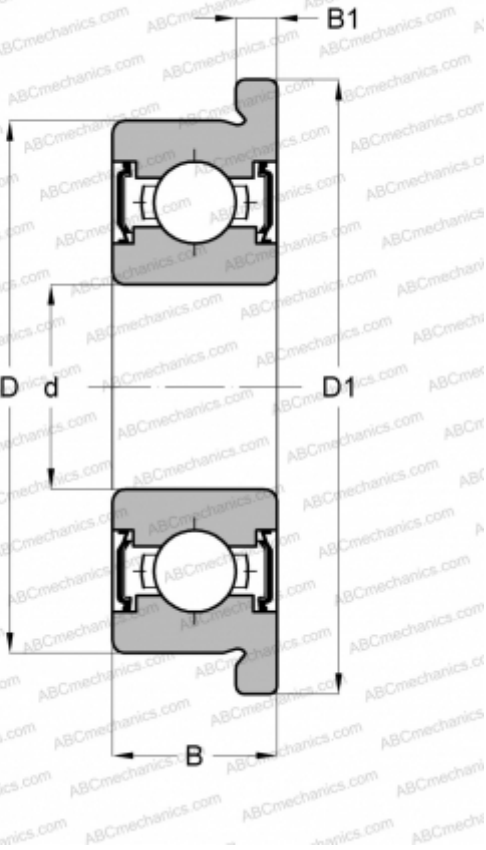

F692XZZ NSK

Deep groove ball bearings

TYPE: Ball bearings, Radial ball bearings, Single row, With flange, With shields 2Z

MANUFACTURER

[NSK](#)

INTERCHANGE

ABC	F692 ZZ
EZO	F692ZZ
ADR	FAX2 ZZ
ISC	F692ZZS
NACHI	F692ZZ
NMB	RF-620ZZ
NTN	FLW692ZZA
NSK	F692ZZ
KOYO	WF692ZZ
BARDEN	F692SS
EZO	F692XZZ
ADR	FX2.5 ZZ
ISC	F692XZZS
NACHI	F69/2.5ZZ
NMB	RF-725ZZ
NTN	FLW69/2.5ZZA
KOYO	WF69/2.5ZZ
GRW	F68/2.5-2Z
BARDEN	F69/2.5SS

DIMENSIONS, MM

d	2,500
D	7,000
D1	8,500
B	3,500
B1	0,900

WEIGHT, KG 0,001