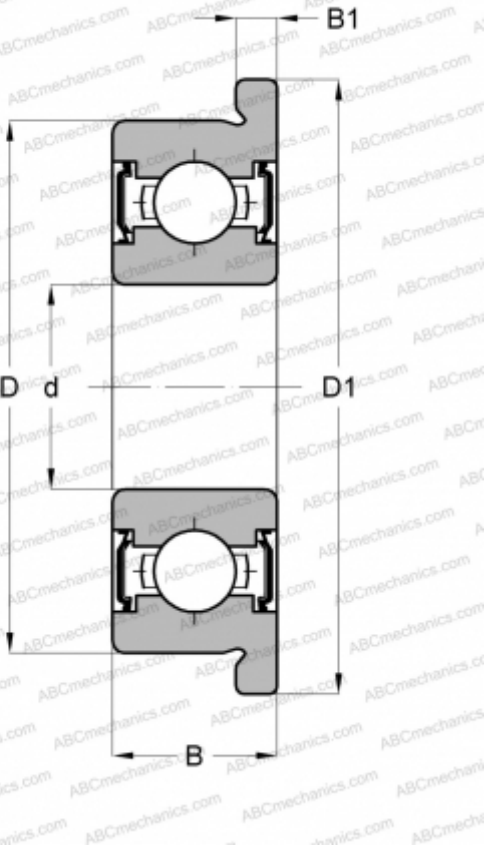

## WF69/2.5ZZ KOYO

Deep groove ball bearings

TYPE: Ball bearings, Radial ball bearings, Single row, With flange, With shields 2Z

### DIMENSIONS, MM

d	2,500
D	7,000
D1	8,500
B	3,500
B1	0,900

**WEIGHT, KG** 0,001