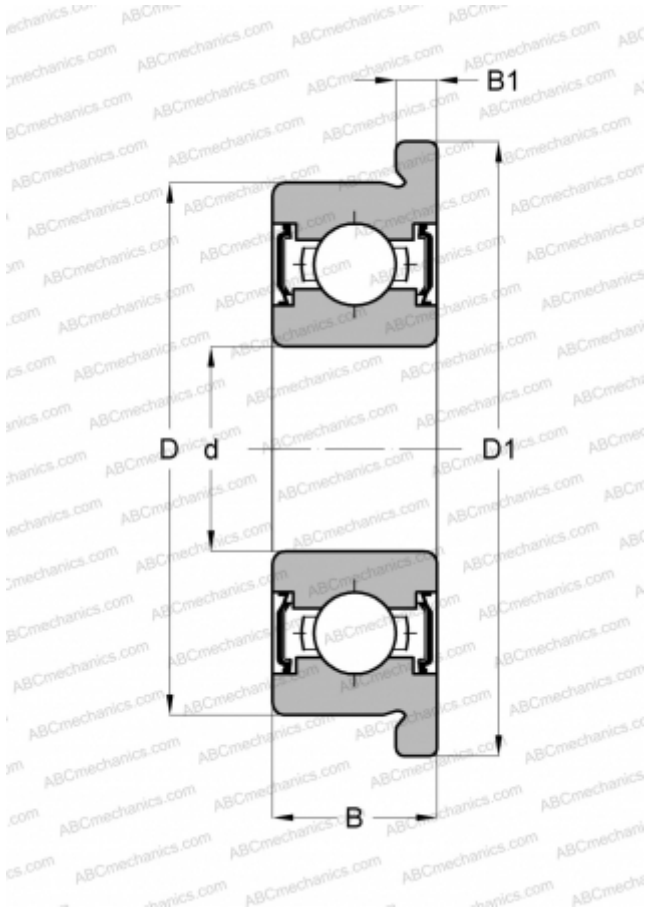

## F683ZZ EZO

Deep groove ball bearings

TYPE: Ball bearings, Radial ball bearings, Single row, With flange, With shields 2Z

### Technical specification

#### DIMENSIONS, MM

d	3,000
D	7,000
D1	8,100
B	3,000
B1	0,800

#### WEIGHT, KG

0,001