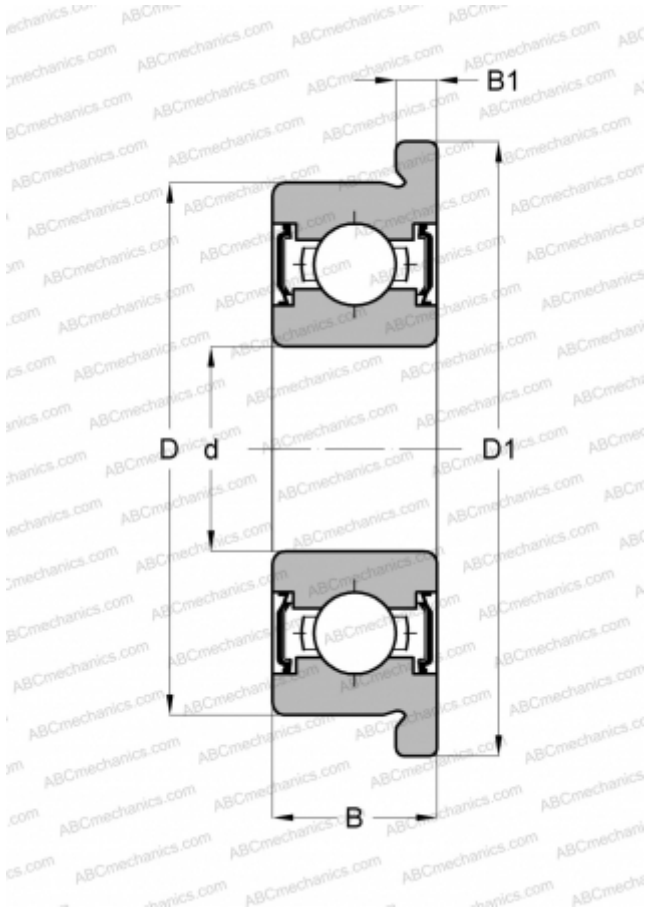

FR166ZZ EZO

Deep groove ball bearings

TYPE: Ball bearings, Radial ball bearings, Single row, With flange, With shields 2Z, inch size

MANUFACTURER

[EZO](#)

INTERCHANGE

| | |
|-----------------|----------------------------|
| ABC | FR166 ZZ |
| ADR | FX3/16ZZ |
| ISC | FR166ZZS |
| NMB | R1F-6632ZZ |
| NTN | FLR166ZZA |
| RMB | ULKZ6012X |
| SKF | FX3/16ZZ |
| GRW | F4763B-2Z |
| BARDEN | FR166SS |
| MPB - TIMKEN | 6316FCHH |
| SUPER PRECISION | |
| FAG | RF1624. 2Z |
| ABC | FR168 ZZ |
| EZO | FR168ZZ |
| ADR | FX1/4ZZ |
| ISC | FR168ZZS |
| NMB | R1F-614ZZ |
| NTN | FLRA168ZZA |
| RMB | ULKZ8012X |
| SKF | FX1/4ZZ |
| GRW | F6350A-2Z |
| BARDEN | FR168SS |
| MPB - TIMKEN | 614CHH |
| SUPER PRECISION | |

DIMENSIONS, MM

| | |
|----|-------|
| d | 4,763 |
| D | 9,525 |
| D1 | 0,422 |
| B | 3,175 |
| B1 | 0,031 |

WEIGHT, KG

0,009