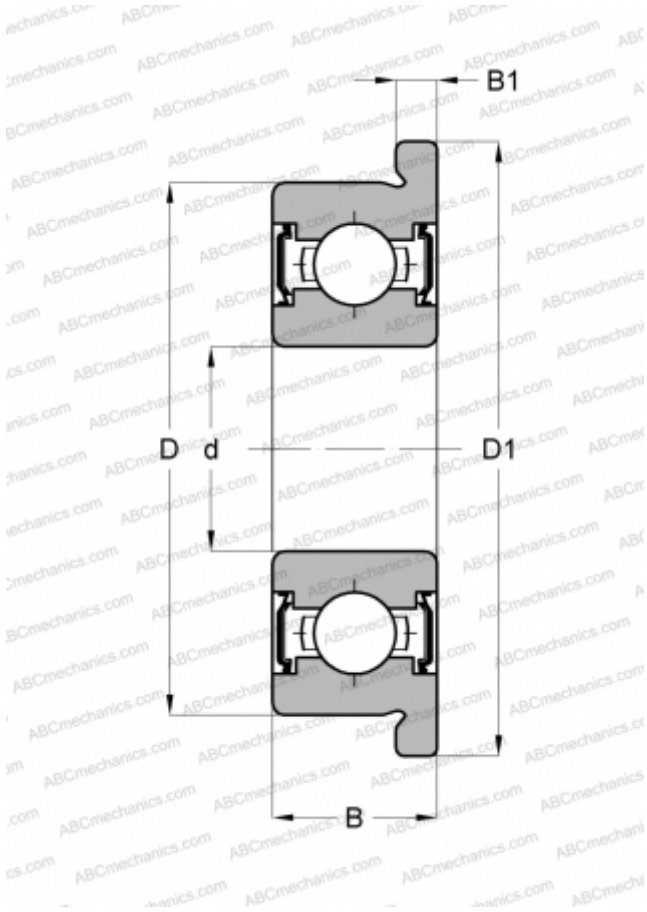

## FR166ZZS ISC

Deep groove ball bearings

TYPE: Ball bearings, Radial ball bearings, Single row, With flange, With shields 2Z, inch size

### DIMENSIONS, MM

d	4,763
D	9,525
D1	0,422
B	3,175
B1	0,031

### WEIGHT, KG

0,009