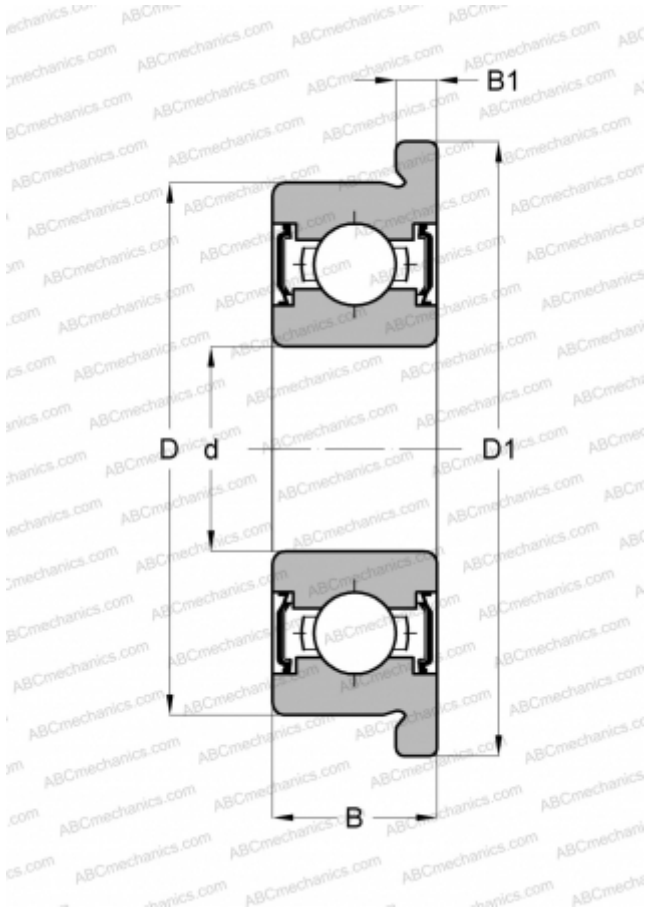

## R1F-6632ZZ NMB

Deep groove ball bearings

TYPE: Ball bearings, Radial ball bearings, Single row, With flange, With shields 2Z, inch size

### DIMENSIONS, MM

d	4,763
D	9,525
D1	0,422
B	3,175
B1	0,031

### WEIGHT, KG

0,009