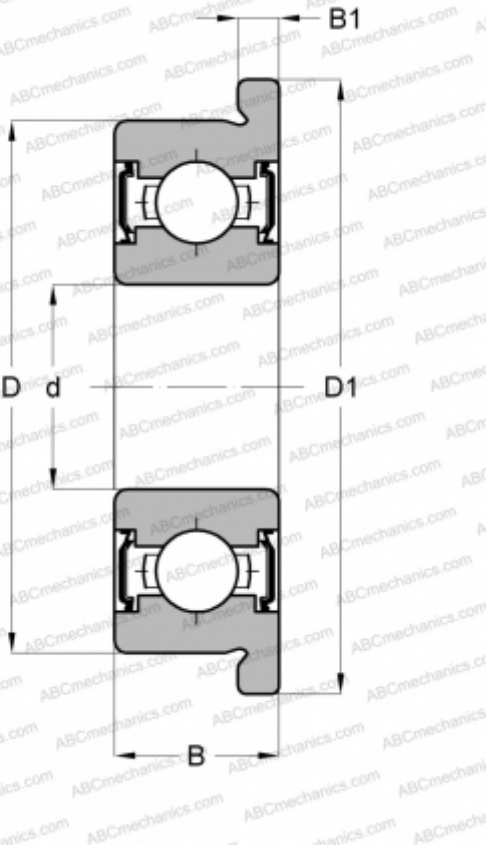

## RF1624. 2Z FAG

Deep groove ball bearings

TYPE: Ball bearings, Radial ball bearings, Single row, With flange, With shields 2Z, inch size

### DIMENSIONS, MM

d	4,763
D	9,525
D1	0,422
B	3,175
B1	0,031

### WEIGHT, KG

0,009