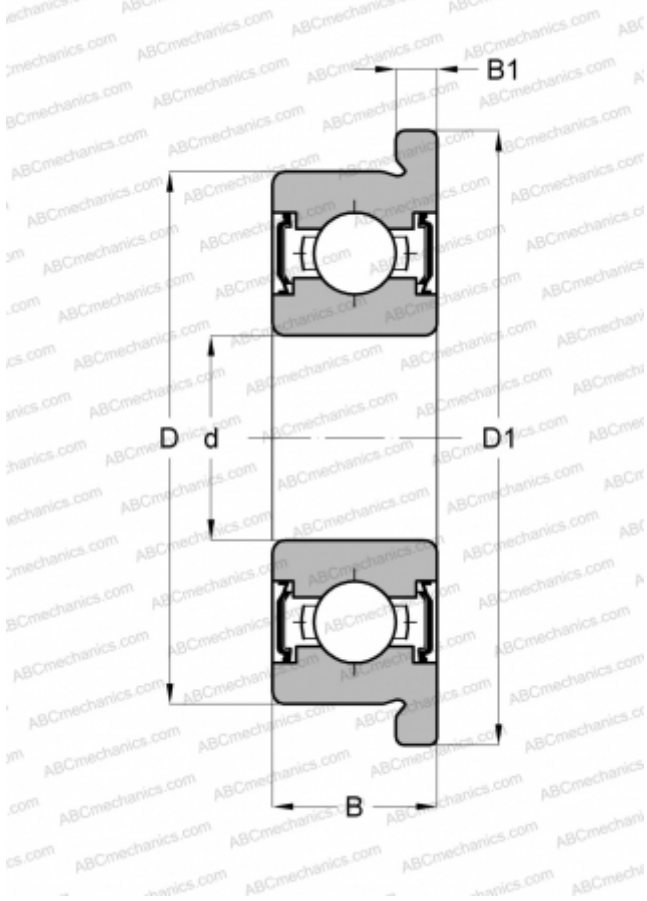

## R1F-614ZZ NMB

Deep groove ball bearings

TYPE: Ball bearings, Radial ball bearings, Single row, With flange, With shields 2Z, inch size

### DIMENSIONS, MM

d	6,350
D	9,525
D1	0,422
B	3,175
B1	0,036

### WEIGHT, KG

0,009