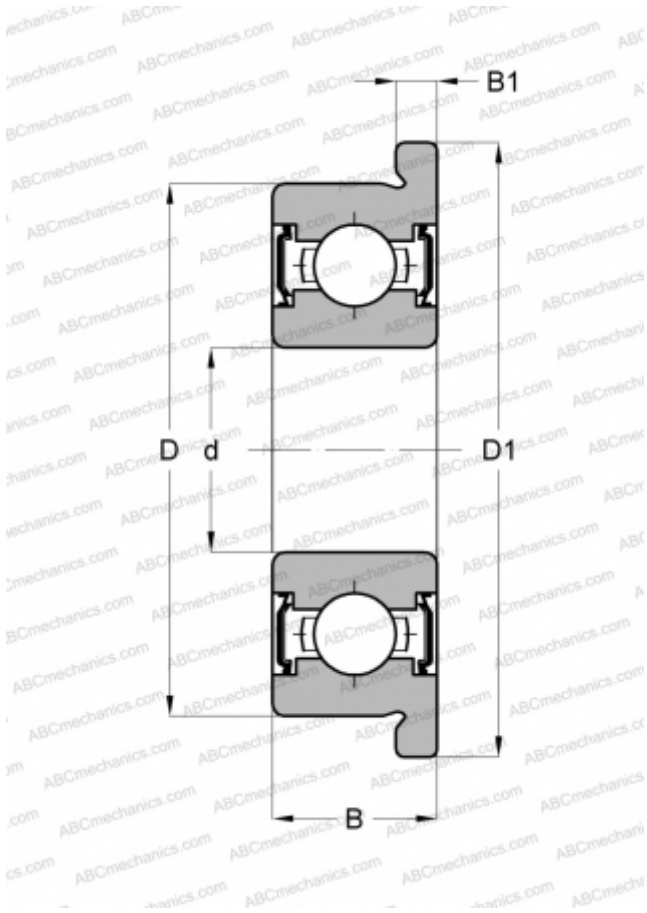

SFR0 2Z ABC

Deep groove ball bearings

TYPE: Ball bearings, Radial ball bearings, Single row, With flange, Shields 2Z, corrosion resistant, inch size

Technical specification

DIMENSIONS, MM

d	1,191
D	3,967
D1	5,156
B	2,380
B1	0,787