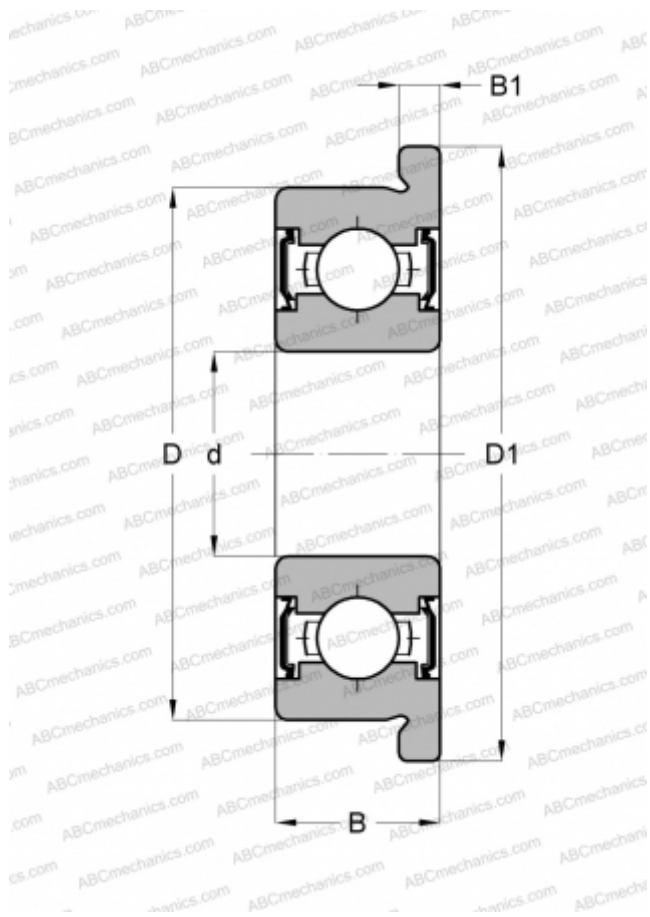

SFR1 2Z ABC

Deep groove ball bearings

TYPE: Ball bearings, Radial ball bearings, Single row, With flange, Shields 2Z, corrosion resistant, inch size

Technical specification

DIMENSIONS, MM

d	1,397
D	4,763
D1	5,944
B	2,779
B1	0,787