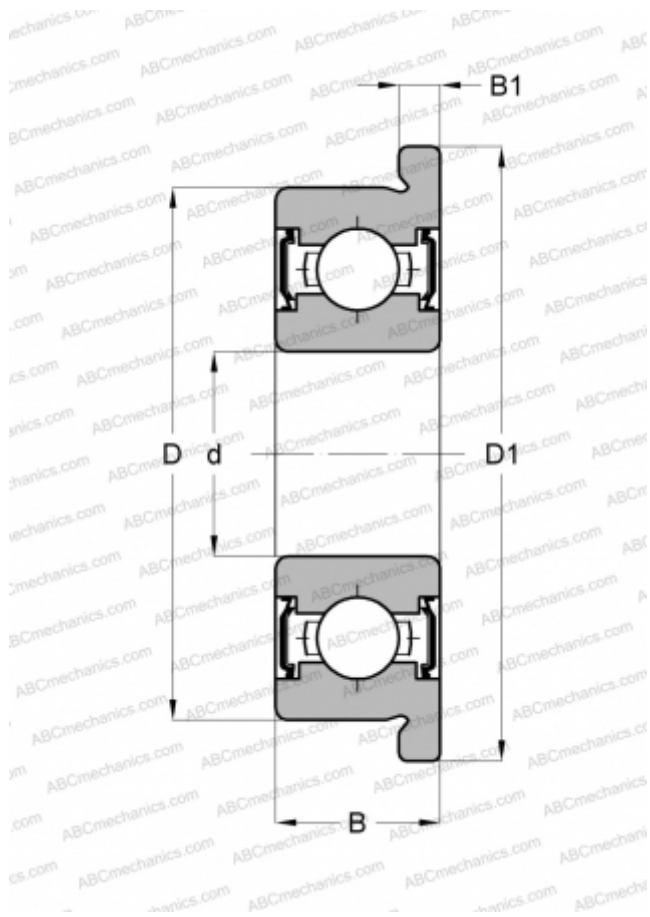

## SFR1-4 2Z ABC

Deep groove ball bearings

TYPE: Ball bearings, Radial ball bearings, Single row, With flange, Shields 2Z, corrosion resistant, inch size

### Technical specification

#### DIMENSIONS, MM

d	1,984
D	6,350
D1	7,518
B	3,571
B1	0,787