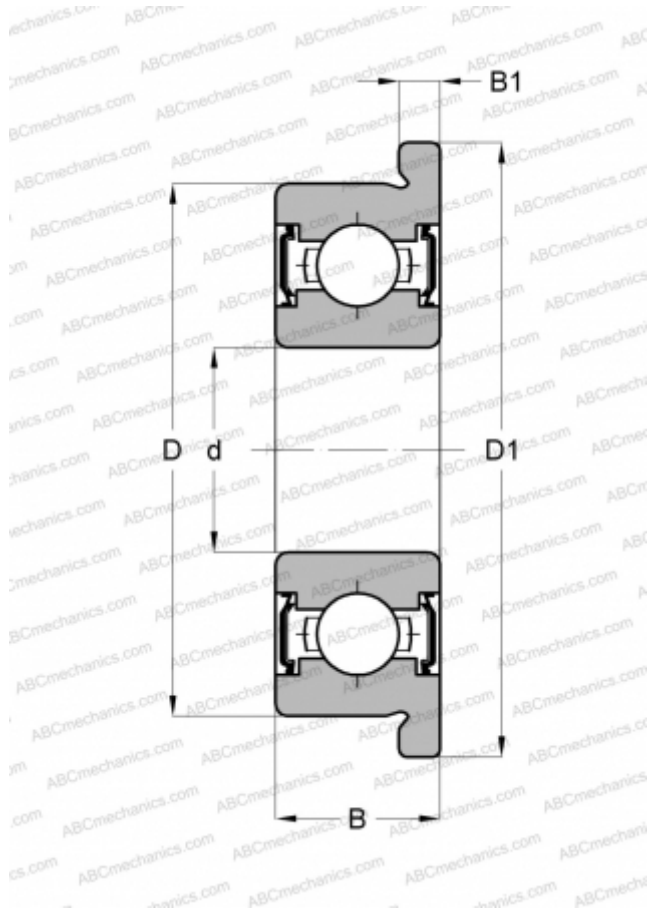

SFR133 2Z ABC

Deep groove ball bearings

TYPE: Ball bearings, Radial ball bearings, Single row, With flange, Shields 2Z, corrosion resistant, inch size

Technical specification

DIMENSIONS, MM

d	2,380
D	4,763
D1	5,944
B	2,380
B1	0,787