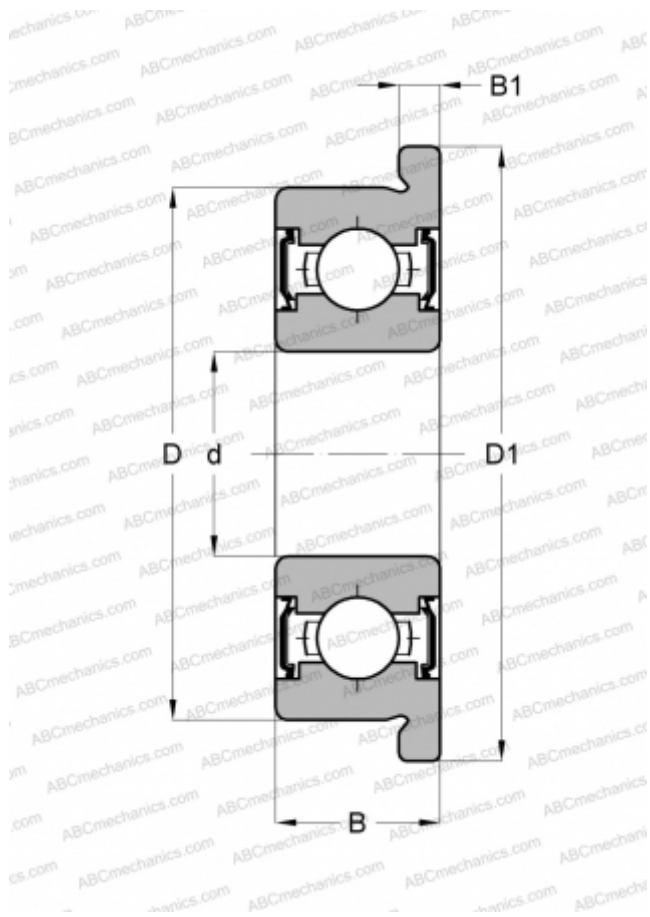

SFR1-5 2Z ABC

Deep groove ball bearings

TYPE: Ball bearings, Radial ball bearings, Single row, With flange, Shields 2Z, corrosion resistant, inch size

Technical specification

DIMENSIONS, MM

d	2,380
D	7,938
D1	9,119
B	3,571
B1	0,787