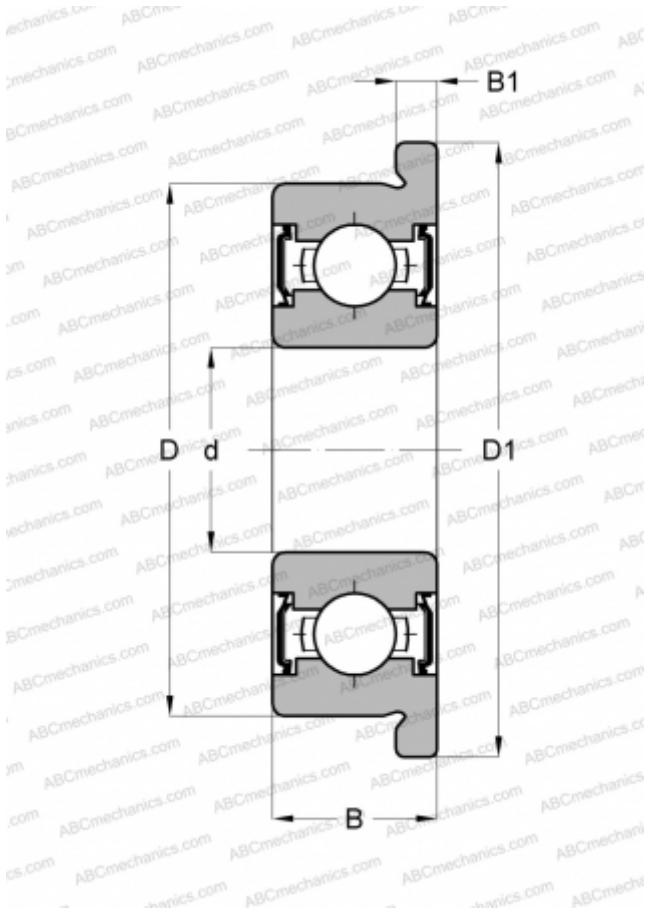

## SFR144 2Z ABC

Deep groove ball bearings

TYPE: Ball bearings, Radial ball bearings, Single row, With flange, Shields 2Z, corrosion resistant, inch size

### Technical specification

#### DIMENSIONS, MM

d	3,175
D	6,350
D1	7,518
B	2,779
B1	0,787