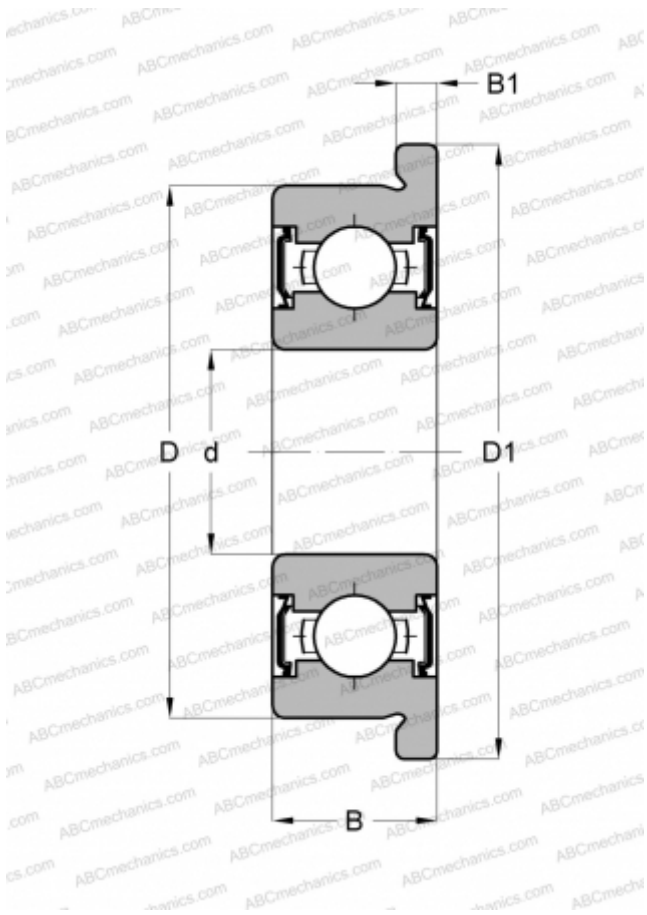

SFR2-5 2Z ABC

Deep groove ball bearings

TYPE: Ball bearings, Radial ball bearings, Single row, With flange, Shields 2Z, corrosion resistant, inch size

Technical specification

DIMENSIONS, MM

d	3,175
D	7,938
D1	9,119
B	3,571
B1	0,787