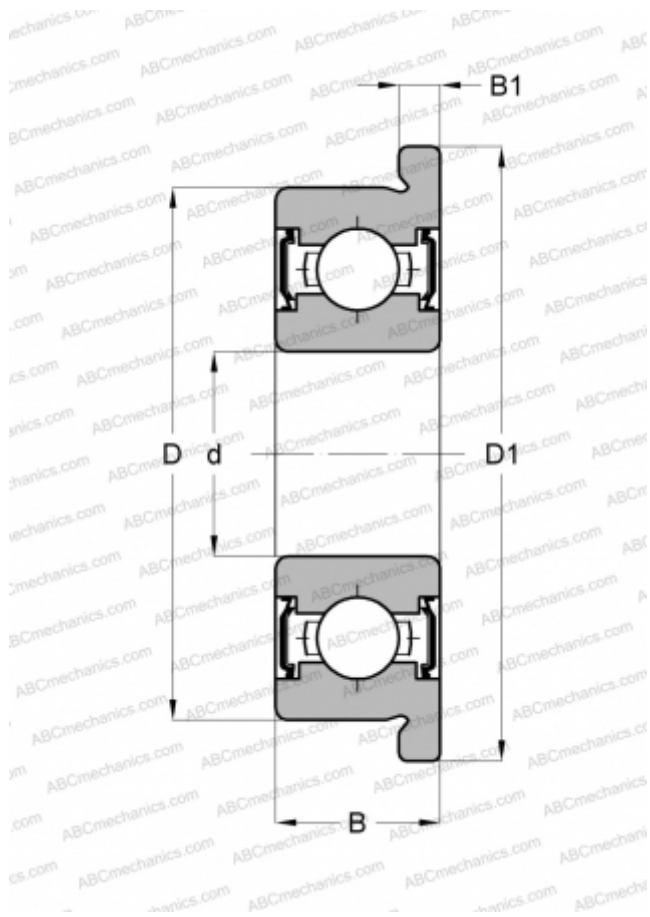

## SFR2-6 2Z ABC

Deep groove ball bearings

TYPE: Ball bearings, Radial ball bearings, Single row, With flange, Shields 2Z, corrosion resistant, inch size

### Technical specification

#### DIMENSIONS, MM

d	3,175
D	9,525
D1	10,719
B	3,571
B1	0,787