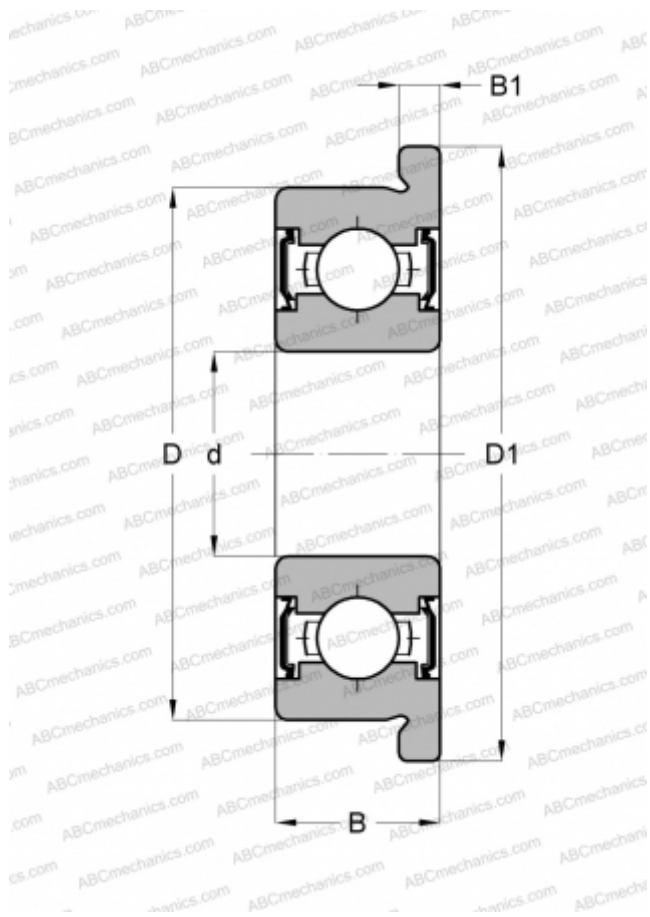

SFR2 2Z ABC

Deep groove ball bearings

TYPE: Ball bearings, Radial ball bearings, Single row, With flange, Shields 2Z, corrosion resistant, inch size

Technical specification

DIMENSIONS, MM

d	3,175
D	9,525
D1	11,176
B	3,967
B1	0,762