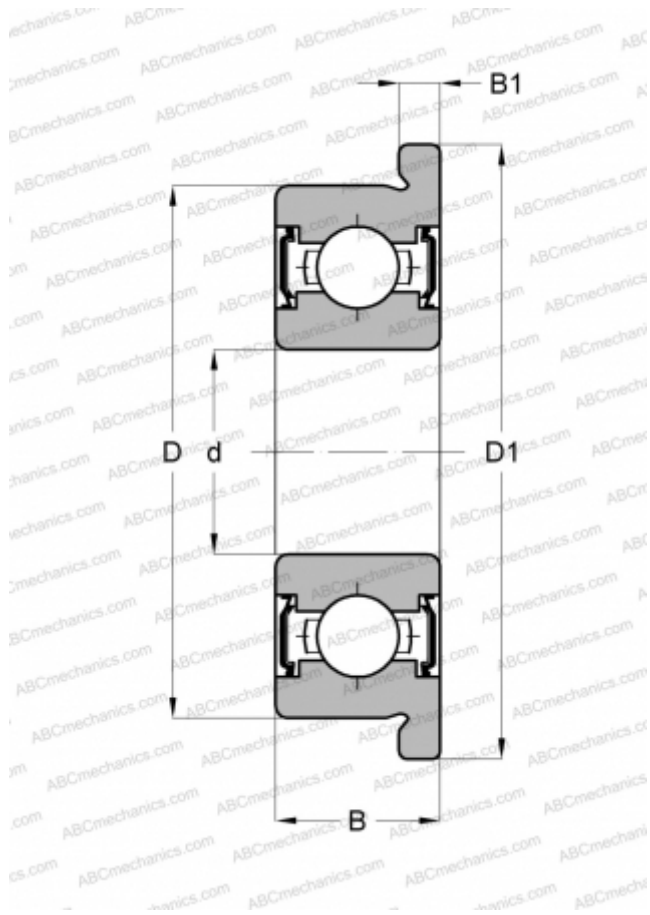

## SFR155 2Z ABC

Deep groove ball bearings

TYPE: Ball bearings, Radial ball bearings, Single row, With flange, Shields 2Z, corrosion resistant, inch size

### Technical specification

#### DIMENSIONS, MM

d	3,967
D	7,938
D1	9,119
B	3,175
B1	0,914