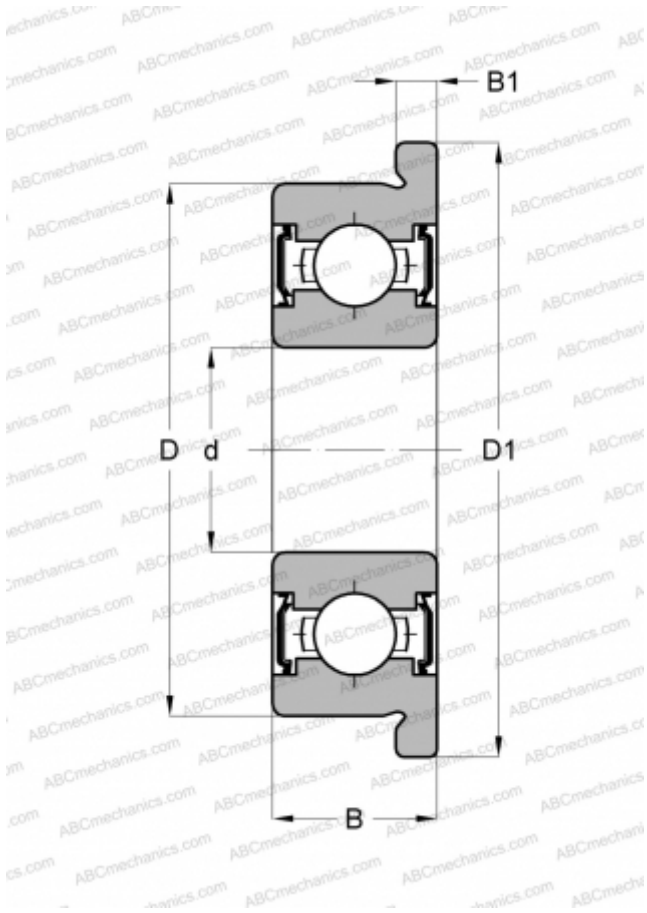

SFR156 2Z ABC

Deep groove ball bearings

TYPE: Ball bearings, Radial ball bearings, Single row, With flange, Shields 2Z, corrosion resistant, inch size

Technical specification

DIMENSIONS, MM

d	4,763
D	7,938
D1	9,119
B	3,175
B1	0,914