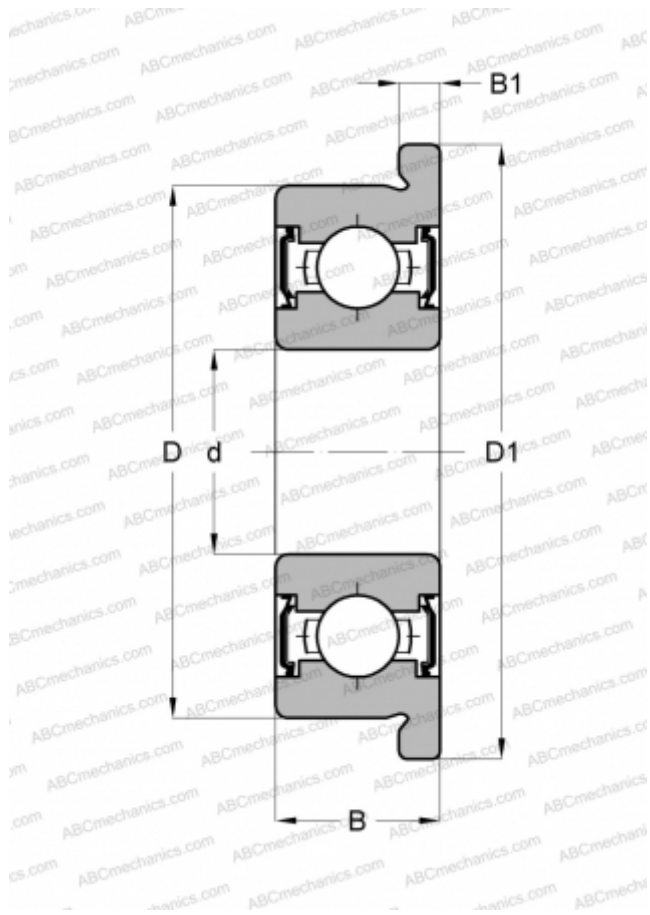

SFR166 2Z ABC

Deep groove ball bearings

TYPE: Ball bearings, Radial ball bearings, Single row, With flange, Shields 2Z, corrosion resistant, inch size

Technical specification

DIMENSIONS, MM

d	4,763
D	9,525
D1	10,719
B	3,175
B1	0,787