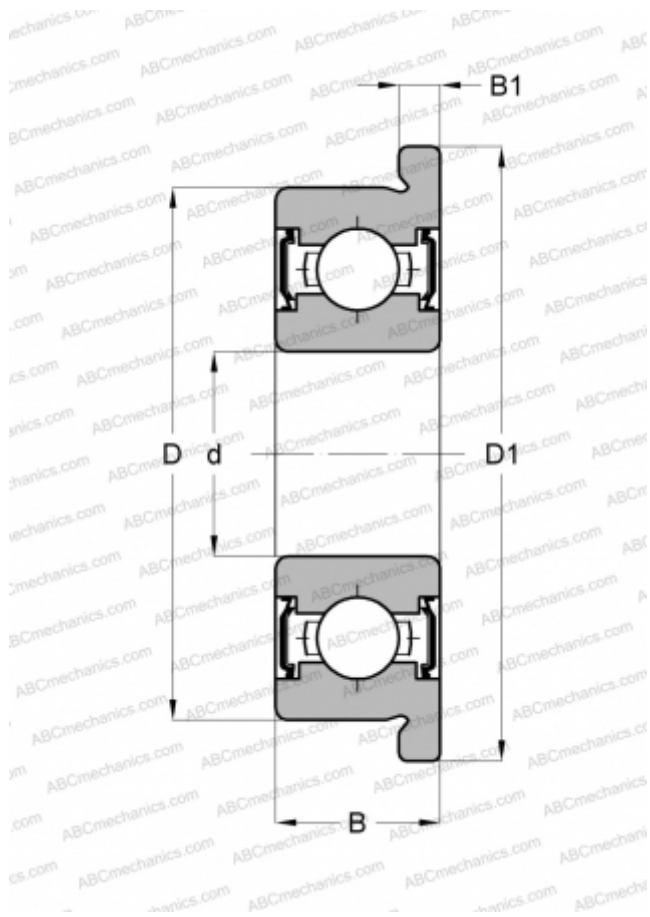

## SFR3 2Z ABC

Deep groove ball bearings

TYPE: Ball bearings, Radial ball bearings, Single row, With flange, Shields 2Z, corrosion resistant, inch size

### Technical specification

#### DIMENSIONS, MM

d	4,763
D	12,700
D1	14,351
B	4,978
B1	1,067