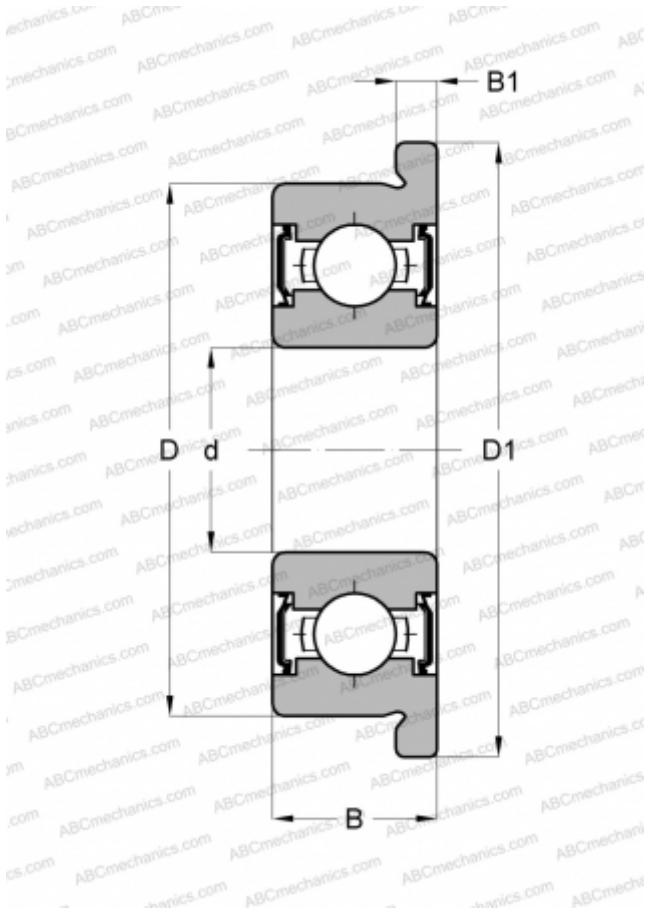

## SFR168 2Z ABC

Deep groove ball bearings

TYPE: Ball bearings, Radial ball bearings, Single row, With flange, Shields 2Z, corrosion resistant, inch size

### Technical specification

#### DIMENSIONS, MM

d	6,350
D	9,525
D1	10,719
B	3,175
B1	0,914