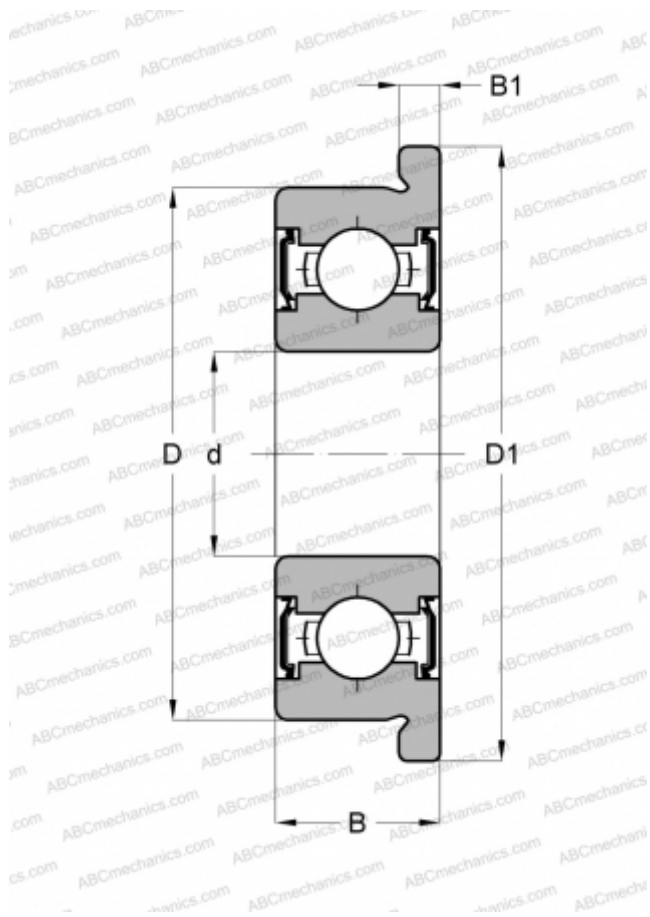

SFR188 2Z ABC

Deep groove ball bearings

TYPE: Ball bearings, Radial ball bearings, Single row, With flange, Shields 2Z, corrosion resistant, inch size

Technical specification

DIMENSIONS, MM

d	6,350
D	12,700
D1	13,894
B	4,763
B1	1,143