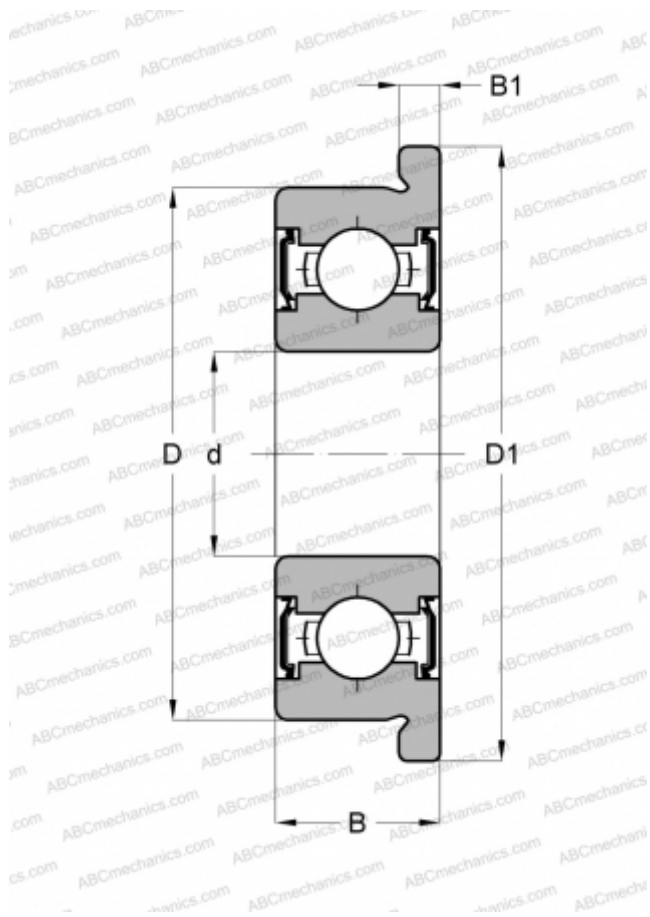

## SFR4 2Z ABC

Deep groove ball bearings

TYPE: Ball bearings, Radial ball bearings, Single row, With flange, Shields 2Z, corrosion resistant, inch size

### Technical specification

#### DIMENSIONS, MM

d	6,350
D	15,875
D1	17,526
B	4,978
B1	1,067