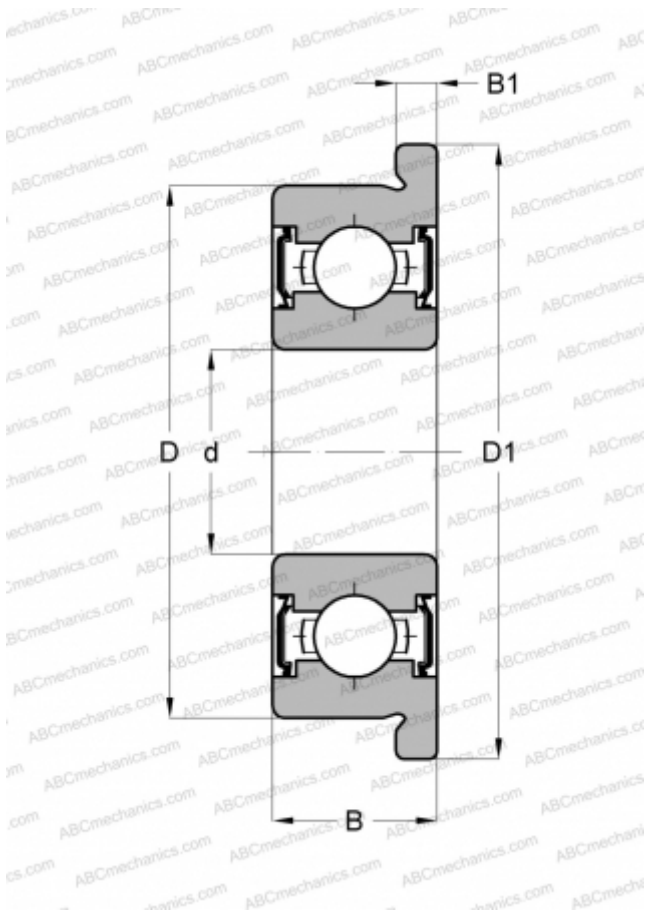

SFR1810 2Z ABC

Deep groove ball bearings

TYPE: Ball bearings, Radial ball bearings, Single row, With flange, Shields 2Z, corrosion resistant, inch size

Technical specification

DIMENSIONS, MM

d	7,938
D	12,700
D1	13,894
B	3,967
B1	0,787