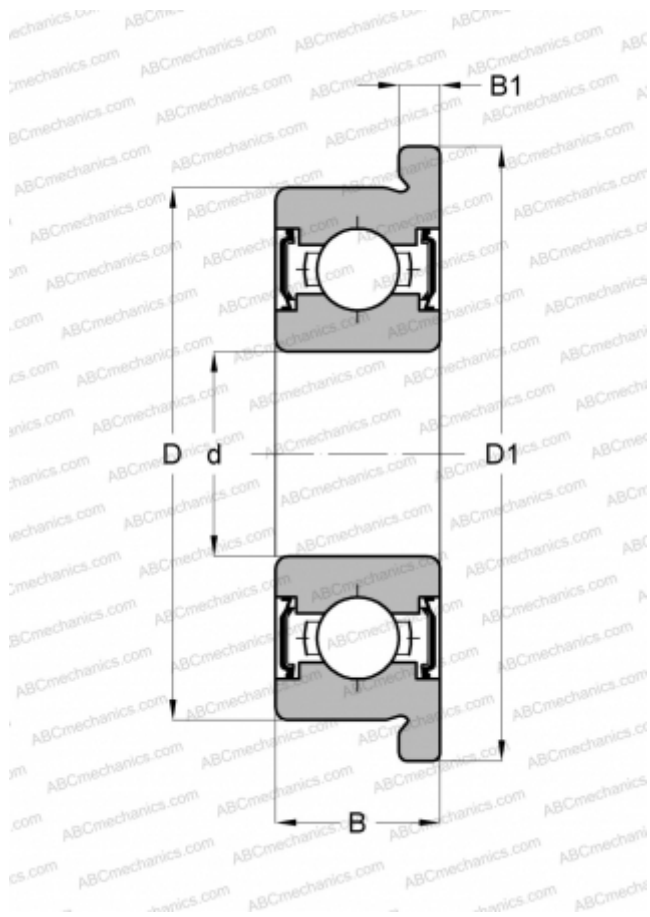

SFR6 2Z ABC

Deep groove ball bearings

TYPE: Ball bearings, Radial ball bearings, Single row, With flange, Shields 2Z, corrosion resistant, inch size

Technical specification

DIMENSIONS, MM

d	9,525
D	22,225
D1	24,613
B	7,142
B1	1,575