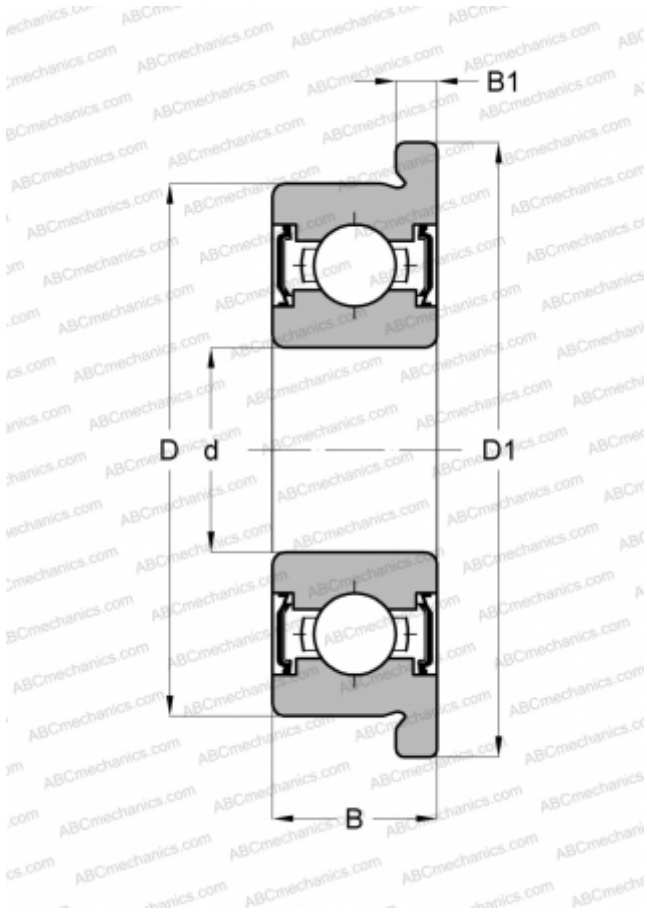

SFR8 2Z ABC

Deep groove ball bearings

TYPE: Ball bearings, Radial ball bearings, Single row, With flange, Shields 2Z, corrosion resistant, inch size

Technical specification

DIMENSIONS, MM

d	12,700
D	28,575
D1	31,115
B	7,938
B1	1,575