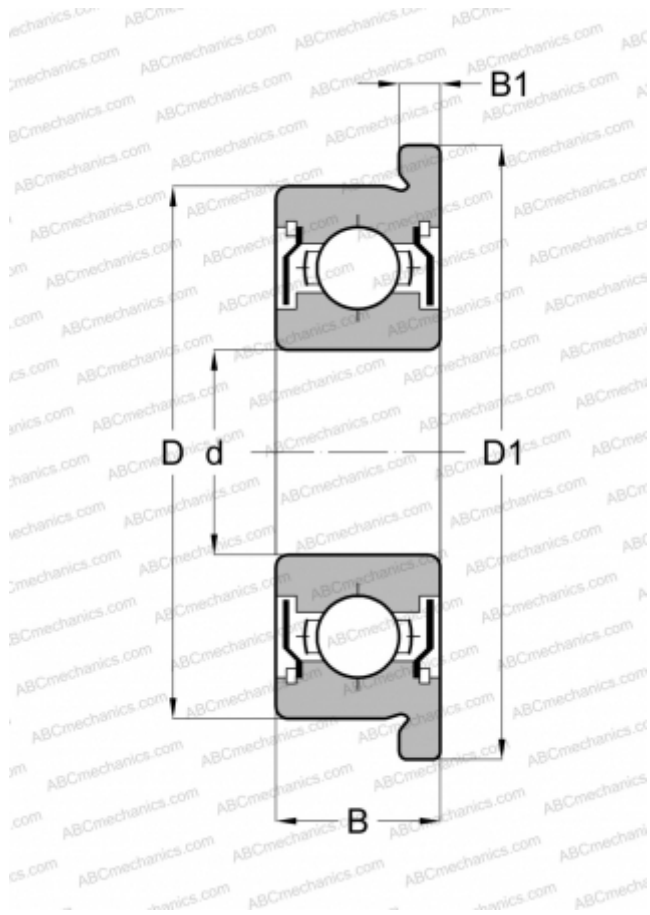

SFR2-2RS ABC

Deep groove ball bearings

TYPE: Ball bearings, Radial ball bearings, Single row, With flange, Seals 2RS, corrosion resistant, inch size

Technical specification

DIMENSIONS, MM

d	3,175
D	9,525
D1	11,176
B	3,967
B1	0,762