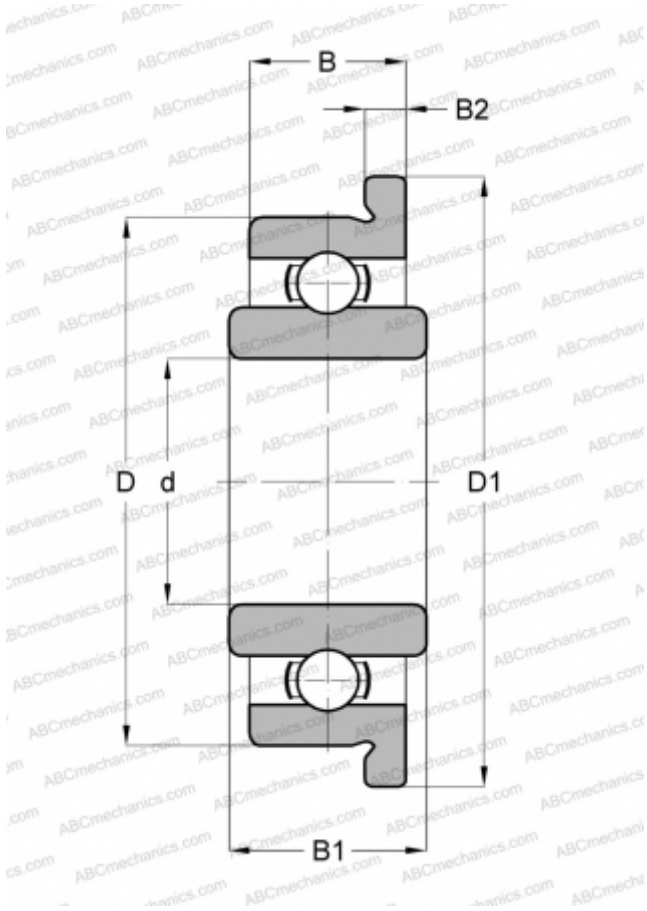

SFRWO SMB

Deep groove ball bearings

TYPE: Ball bearings, Radial ball bearings, Single row, With flange, Open, corrosion resistant, wide inner ring, inch size

Technical specification

DIMENSIONS, MM

d	1,191
D	3,967
D1	5,156
B	1,588
B1	2,380
B2	0,330