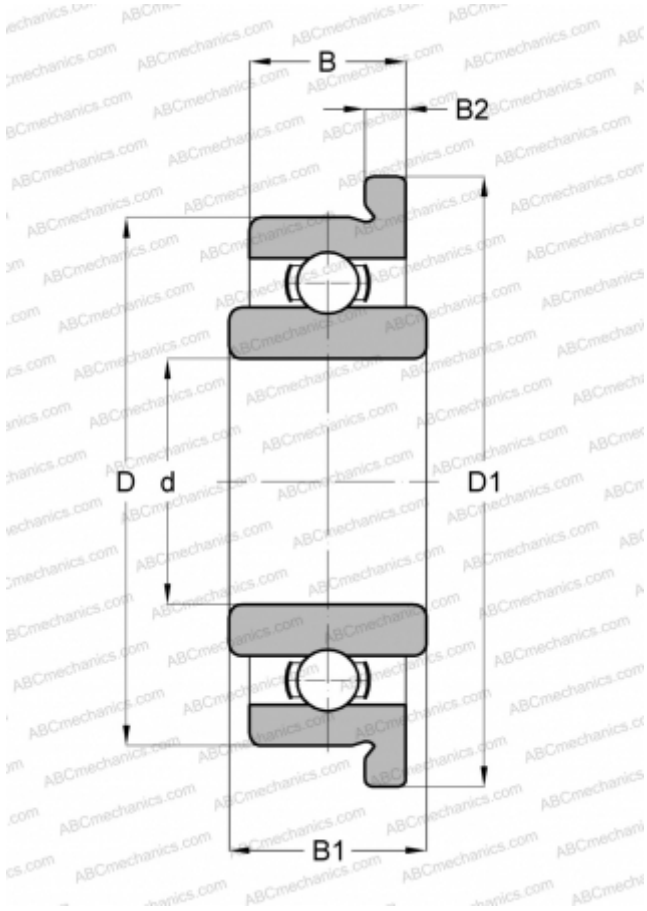

SFRW1 SMB

Deep groove ball bearings

TYPE: Ball bearings, Radial ball bearings, Single row, With flange, Open, corrosion resistant, wide inner ring, inch size

Technical specification

DIMENSIONS, MM

d	1,397
D	4,763
D1	5,944
B	1,984
B1	2,779
B2	0,584