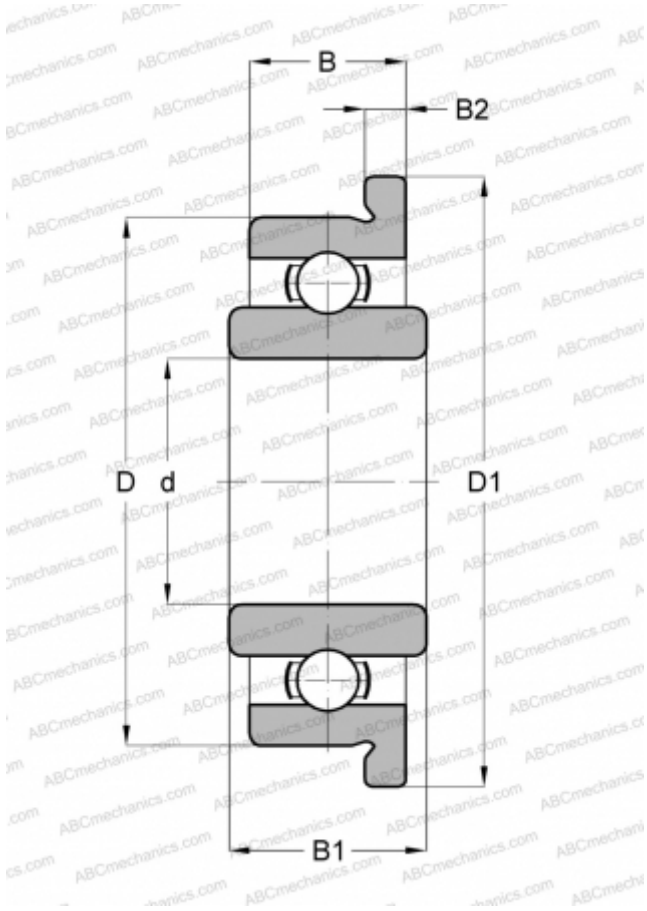

SFRW1-4 SMB

Deep groove ball bearings

TYPE: Ball bearings, Radial ball bearings, Single row, With flange, Open, corrosion resistant, wide inner ring, inch size

Technical specification

DIMENSIONS, MM

d	1,984
D	6,350
D1	7,518
B	2,380
B1	3,175
B2	0,584