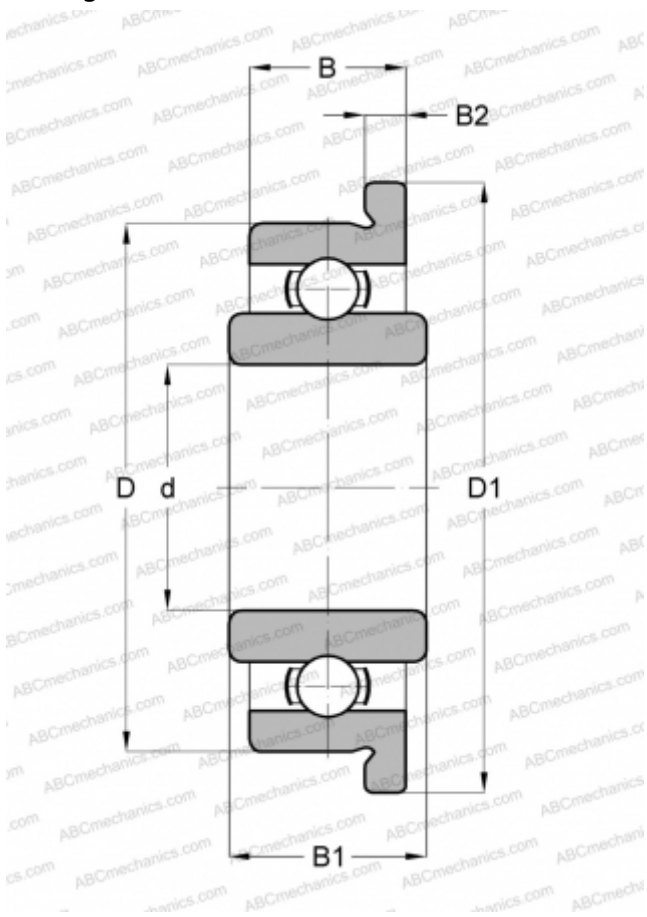

SFRW133 SMB

Deep groove ball bearings

TYPE: Ball bearings, Radial ball bearings, Single row, With flange, Open, corrosion resistant, wide inner ring, inch size

Technical specification

DIMENSIONS, MM

d	2,380
D	4,763
D1	5,944
B	1,588
B1	2,380
B2	0,457