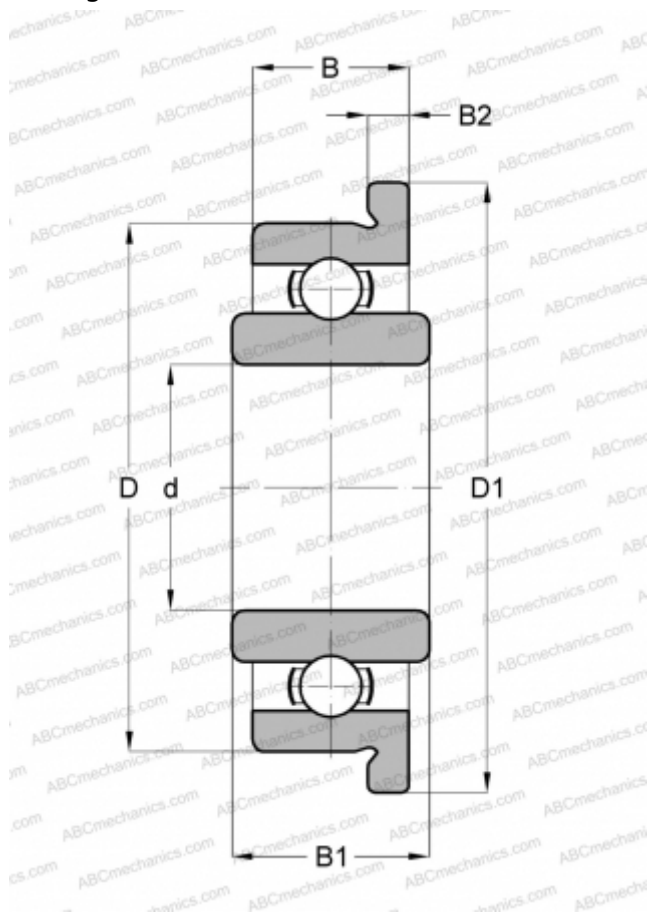

SFRW1-5 SMB

Deep groove ball bearings

TYPE: Ball bearings, Radial ball bearings, Single row, With flange, Open, corrosion resistant, wide inner ring, inch size

Technical specification

DIMENSIONS, MM

d	2,380
D	7,938
D1	9,119
B	2,779
B1	3,571
B2	0,584