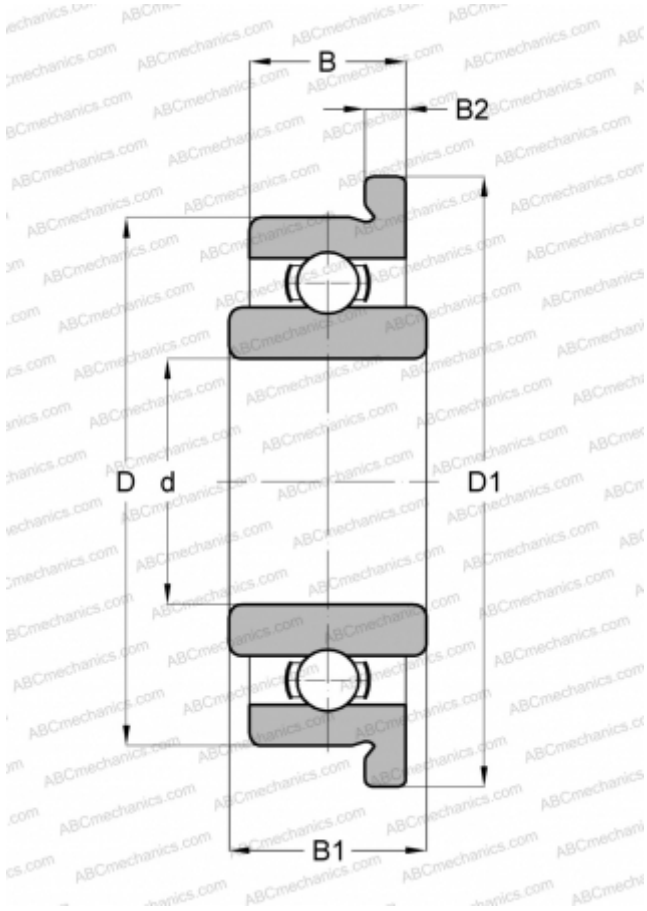

SFRW144 SMB

Deep groove ball bearings

TYPE: Ball bearings, Radial ball bearings, Single row, With flange, Open, corrosion resistant, wide inner ring, inch size

Technical specification

DIMENSIONS, MM

d	3,175
D	6,350
D1	7,518
B	2,380
B1	3,175
B2	0,584